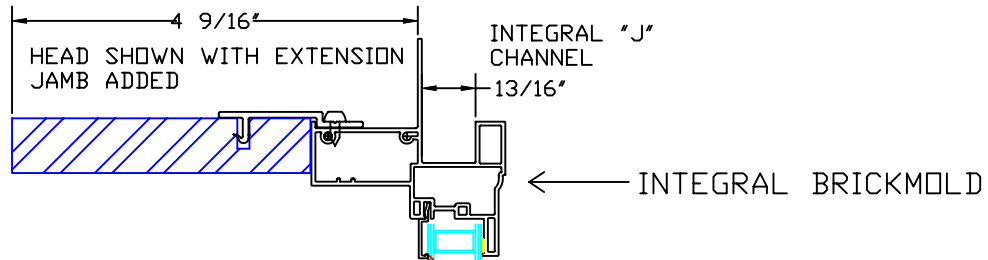

550 NEW CONSTRUCTION VINYL SINGLE HUNG TWIN PRIME WINDOW

VERTICAL VIEW

HORIZONTAL VIEW

ONE PIECE INTEGRAL MULLION USED ON ALL 550 TWIN WINDOWS