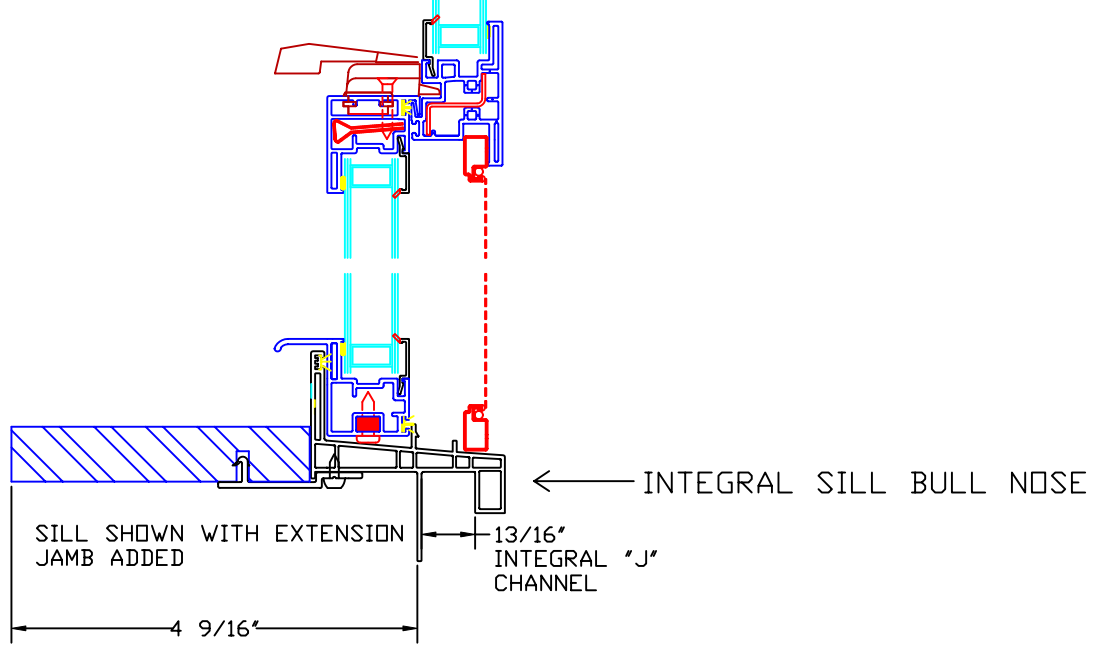

550 NEW CONSTRUCTION VINYL SINGLE HUNG TWIN PRIME WINDOW

VERTICAL VIEW

HORIZONTAL VIEW

ONE PIECE INTEGRAL MULLION USED ON ALL 550 TWIN WINDOWS