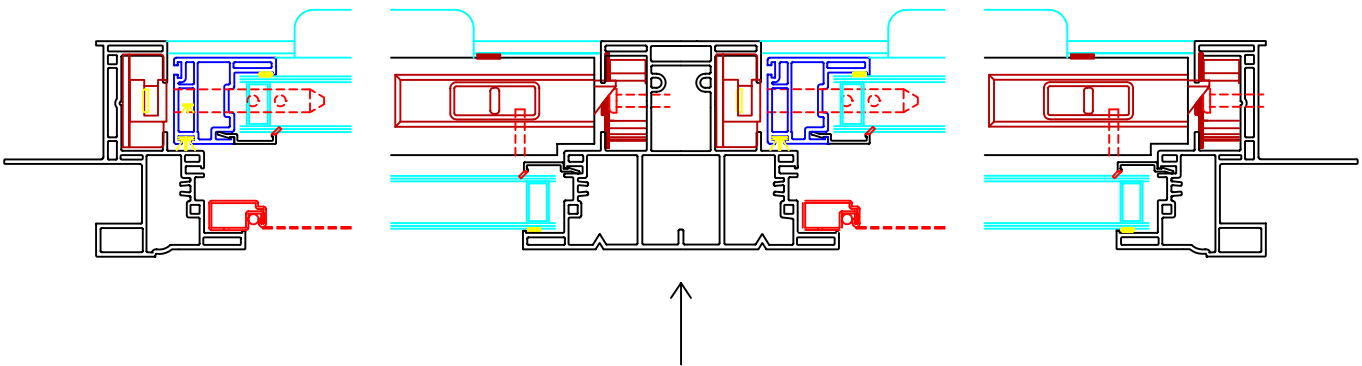

550 NEW CONSTRUCTION VINYL SINGLE HUNG TWIN PRIME WINDOW

VERTICAL VIEW

HORIZONTAL VIEW

ONE PIECE INTEGRAL MULLION USED ON ALL 550 TWIN WINDOWS