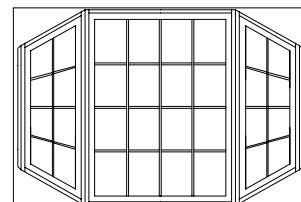

## COLONIAL GRID CONFIGURATIONS AND PRICING FOR BAY WINDOWS

BOW WINDOW GRIDS WITH FIXED LITES OR CASEMENTS ARE DETERMINED BY THE WIDTH AND HEIGHT OF THE OVERALL BAY WINDOW UNIT.

**3 UNIT BAY WITH  
ENDS 6 COLONIAL GRIDS  
CENTER 6 COLONIAL GRIDS**

**WIDTHS 47 3/4" TO 71 3/4"  
HEIGHTS 23 3/4" TO 41 3/4"**

**3 UNIT BAY WITH  
ENDS 8 COLONIAL GRIDS  
CENTER 8 COLONIAL GRIDS**

**WIDTHS 47 3/4" TO 71 3/4"  
HEIGHTS 42 1/4" TO 71 3/4"**

**3 UNIT BAY WITH  
ENDS 8 COLONIAL GRIDS  
CENTER 12(3x4) COLONIAL GRIDS**

**WIDTHS 47 3/4" TO 71 3/4"  
HEIGHTS 42 1/4" TO 71 3/4"**

**3 UNIT BAY WITH  
ENDS 8 COLONIAL GRIDS  
CENTER 16 COLONIAL GRIDS**

**WIDTHS 47 3/4" TO 71 3/4"  
HEIGHTS 42 1/4" TO 71 3/4"**

## COLONIAL GRID PATTERNS FOR DOUBLE HUNG WINDOWS IN BAYS

WHEN DOUBLE HUNGS ARE ADDED TO THE BAY THE GRID PATTERN IS DETERMINED BY THE HEIGHT AND WIDTH OF THE DOUBLE HUNGS. ANY FIXED LIGHTS WHICH ARE INCORPORATED INTO THE BAY WILL BE FORCED TO A MATCHING PATTERN TO MAKE THE HORIZONTALS LINE UP ACROSS THE WINDOWS.