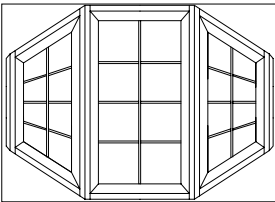

## COLONIAL GRID CONFIGURATIONS AND PRICING FOR BAY WINDOWS

BOW WINDOW GRIDS WITH FIXED LITES OR CASEMENTS ARE DETERMINED BY THE WIDTH AND HEIGHT OF THE OVERALL BAY WINDOW UNIT.

**3 UNIT BAY WITH  
ENDS 6 COLONIAL GRIDS  
CENTER 6 COLONIAL GRIDS**

**WIDTHS 47 3/4" TO 71 3/4"  
HEIGHTS 23 3/4" TO 41 3/4"**

**3 UNIT BAY WITH  
ENDS 6 COLONIAL GRIDS  
CENTER 9 COLONIAL GRIDS**

**WIDTHS 47 3/4" TO 71 3/4"  
HEIGHTS 23 3/4" TO 41 3/4"**

**3 UNIT BAY WITH  
ENDS 6 COLONIAL GRIDS  
CENTER 12(4x3) COLONIAL GRIDS**

**WIDTHS 47 3/4" TO 71 3/4"  
HEIGHTS 23 3/4" TO 41 3/4"**

**3 UNIT BAY WITH  
ENDS 8 COLONIAL GRIDS  
CENTER 8 COLONIAL GRIDS**

**WIDTHS 47 3/4" TO 71 3/4"  
HEIGHTS 42 1/4" TO 71 3/4"**

**3 UNIT BAY WITH  
ENDS 8 COLONIAL GRIDS  
CENTER 12(3x4) COLONIAL GRIDS**

**WIDTHS 47 3/4" TO 71 3/4"  
HEIGHTS 42 1/4" TO 71 3/4"**

**3 UNIT BAY WITH  
ENDS 8 COLONIAL GRIDS  
CENTER 16 COLONIAL GRIDS**

**WIDTHS 47 3/4" TO 71 3/4"  
HEIGHTS 42 1/4" TO 71 3/4"**