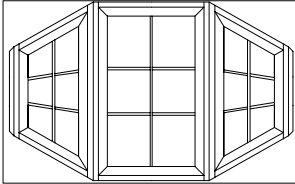

## COLONIAL GRID CONFIGURATIONS AND PRICING FOR BAY WINDOWS

BOW WINDOW GRIDS WITH FIXED LITES OR CASEMENTS ARE DETERMINED BY THE WIDTH AND HEIGHT OF THE OVERALL BAY WINDOW UNIT.

**3 UNIT BAY WITH  
ENDS 6 COLONIAL GRIDS  
CENTER 6 COLONIAL GRIDS**

**WIDTHS 47 3/4" TO 71 3/4"  
HEIGHTS 23 3/4" TO 41 3/4"**

**3 UNIT BAY WITH  
ENDS 6 COLONIAL GRIDS  
CENTER 9 COLONIAL GRIDS**

**WIDTHS 47 3/4" TO 71 3/4"  
HEIGHTS 23 3/4" TO 41 3/4"**

**3 UNIT BAY WITH  
ENDS 6 COLONIAL GRIDS  
CENTER 12(4x3) COLONIAL GRIDS**