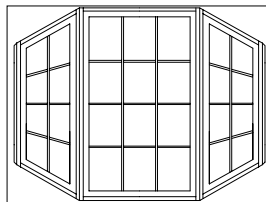

## COLONIAL GRID CONFIGURATIONS AND PRICING FOR BAY WINDOWS

BOW WINDOW GRIDS WITH FIXED LITES OR CASEMENTS ARE DETERMINED BY THE WIDTH AND HEIGHT OF THE OVERALL BAY WINDOW UNIT.

**3 UNIT BAY WITH  
ENDS 6 COLONIAL GRIDS  
CENTER 6 COLONIAL GRIDS**

**WIDTHS 47 3/4" TO 71 3/4"  
HEIGHTS 23 3/4" TO 41 3/4"**

**3 UNIT BAY WITH  
ENDS 6 COLONIAL GRIDS  
CENTER 9 COLONIAL GRIDS**

**WIDTHS 47 3/4" TO 71 3/4"  
HEIGHTS 23 3/4" TO 41 3/4"**

**3 UNIT BAY WITH  
ENDS 6 COLONIAL GRIDS  
CENTER 12(4x3) COLONIAL GRIDS**

**WIDTHS 47 3/4" TO 71 3/4"  
HEIGHTS 23 3/4" TO 41 3/4"**

**3 UNIT BAY WITH  
ENDS 8 COLONIAL GRIDS  
CENTER 8 COLONIAL GRIDS**

**WIDTHS 47 3/4" TO 71 3/4"  
HEIGHTS 42 1/4" TO 71 3/4"**

**3 UNIT BAY WITH  
ENDS 8 COLONIAL GRIDS  
CENTER 12(3x4) COLONIAL GRIDS**