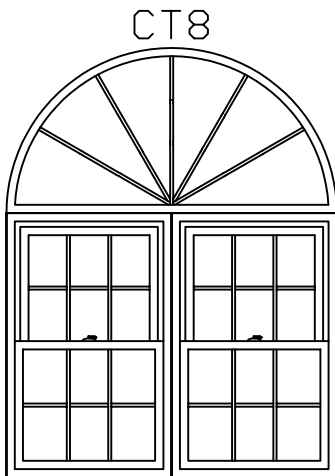

RECOMMENDED GRID PATTERNS FOR HALF ROUNDS

PATTERNS TO MATCH DOUBLE HUNG OR SINGLE HUNG WINDOWS

CT4
SINGLE DOUBLE HUNG
SHOWN WITH HALF ROUND
WITH CT4 SUNBURST.
RECOMMENDED OVER SINGLE
DOUBLE HUNGS RANGING IN
WIDTH FROM 24' TO 39 1/2'.
HALF ROUND SHOWN
WIDTH = 39 1/2'
HEIGHT = 19 3/4'

CT3
SINGLE DOUBLE HUNG
SHOWN WITH HALF ROUND
WITH CT3 SUNBURST.
RECOMMENDED OVER SINGLE
DOUBLE HUNGS RANGING IN
WIDTH FROM 39 3/4' TO 48'.
HALF ROUND SHOWN
WIDTH = 48'
HEIGHT = 24'

CT3
SMALL TWIN DOUBLE HUNG
SHOWN WITH HALF ROUND
WITH CT3 SUNBURST.
RECOMMENDED OVER TWIN
DOUBLE HUNGS RANGING IN
WIDTH FROM 36' TO 47'.
HALF ROUND SHOWN
WIDTH = 47'
HEIGHT = 23 1/2'

CT8
LARGE TWIN DOUBLE HUNG
SHOWN WITH HALF ROUND
WITH CT8 SPOKES.
RECOMMENDED OVER TWIN
DOUBLE HUNGS RANGING IN
WIDTH FROM 47 1/4' TO 60'.
HALF ROUND SHOWN
WIDTH = 60'
HEIGHT = 30'

CT7
LARGE TWIN DOUBLE HUNG
SHOWN WITH HALF ROUND
WITH CT7 DOUBLE SUNBURST.
RECOMMENDED OVER TWIN
DOUBLE HUNGS RANGING IN
WIDTH FROM 47 1/4' TO 60'.
HALF ROUND SHOWN
WIDTH = 60'
HEIGHT = 30'